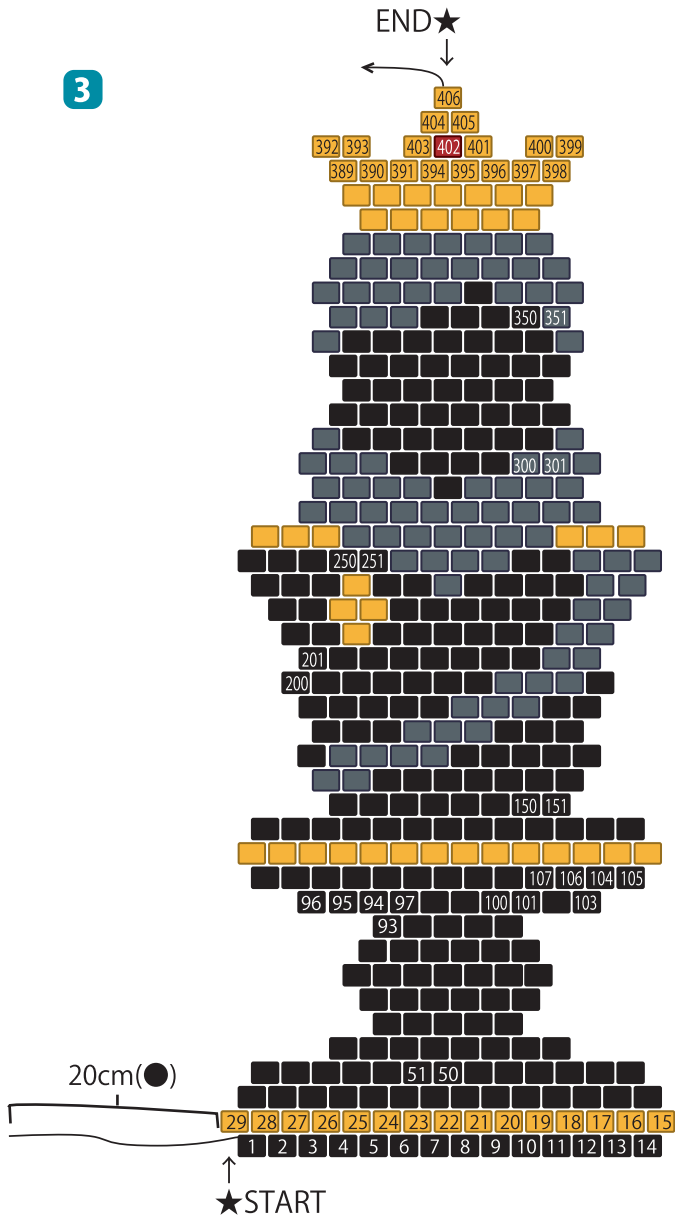

# Delica Beads Free Pattern -Chess piece-

1

2

3

Brick Stitch  
Ladder Stitch

## Material of King

- 243pcs MIYUKI Delica Beads 11/0 DB-10
- 93pcs MIYUKI Delica Beads 11/0 DB-1
- 69pcs MIYUKI Delica Beads 11/0 DB-31
- 1pcs MIYUKI Delica Beads 11/0 DB-723
- 3.5m of nylon beading thread, size 330dtex Black
- 1pcs K5474

## Material of Queen

- 201pcs MIYUKI Delica Beads 11/0 DB-10
- 135pcs MIYUKI Delica Beads 11/0 DB-1
- 42pcs MIYUKI Delica Beads 11/0 DB-31
- 3.5m of nylon beading thread, size 330dtex Black
- 1pcs K5474

# Delica Beads Free Pattern -Chess piece-

3

END★

20cm(●)

★START