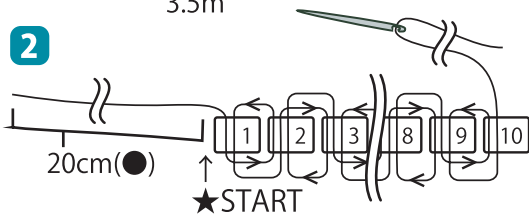

# Delica Beads Free Pattern -Chess piece-

1

2

3

Brick Stitch  
Ladder Stitch

## Material of King

- 243pcs MIYUKI Delica Beads 11/0 DB-10
- 93pcs MIYUKI Delica Beads 11/0 DB-1
- 69pcs MIYUKI Delica Beads 11/0 DB-31
- 1pcs MIYUKI Delica Beads 11/0 DB-723
- 3.5m of nylon beading thread, size 330dtex Black
- 1pcs K5474

## Material of Queen

- 201pcs MIYUKI Delica Beads 11/0 DB-10
- 135pcs MIYUKI Delica Beads 11/0 DB-1
- 42pcs MIYUKI Delica Beads 11/0 DB-31
- 3.5m of nylon beading thread, size 330dtex Black
- 1pcs K5474

# Delica Beads Free Pattern -Chess piece-

3

END★

20cm(●)

★START