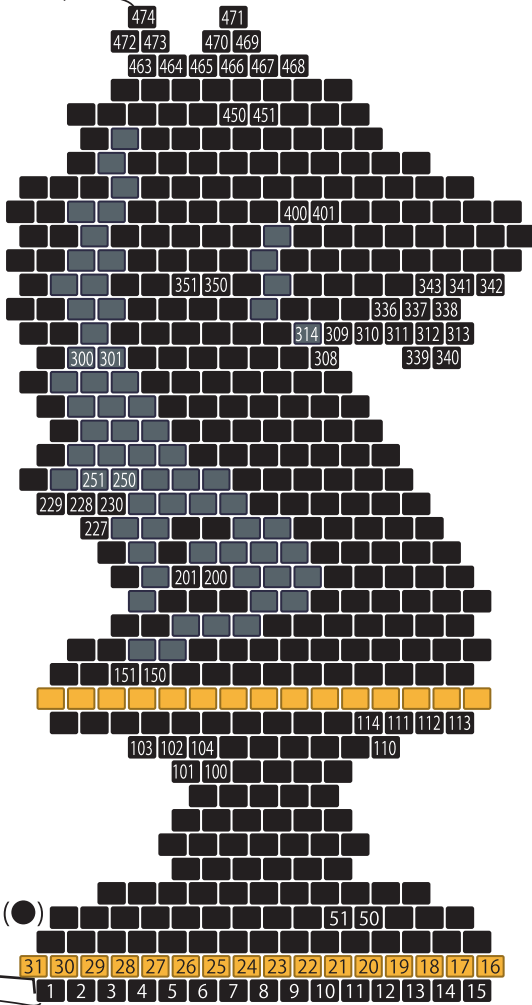

# Delica Beads Free Pattern -Chess piece-

1

2

3

Brick Stitch  
Ladder Stitch

## Material of King

- 243pcs MIYUKI Delica Beads 11/0 DB-10
- 93pcs MIYUKI Delica Beads 11/0 DB-1
- 69pcs MIYUKI Delica Beads 11/0 DB-31
- 1pcs MIYUKI Delica Beads 11/0 DB-723
- 3.5m of nylon beading thread, size 330dtex Black
- 1pcs K5474

## Material of Queen

- 201pcs MIYUKI Delica Beads 11/0 DB-10
- 135pcs MIYUKI Delica Beads 11/0 DB-1
- 42pcs MIYUKI Delica Beads 11/0 DB-31
- 3.5m of nylon beading thread, size 330dtex Black
- 1pcs K5474

# Delica Beads Free Pattern -Chess piece-

3

END★

20cm(●)

★START