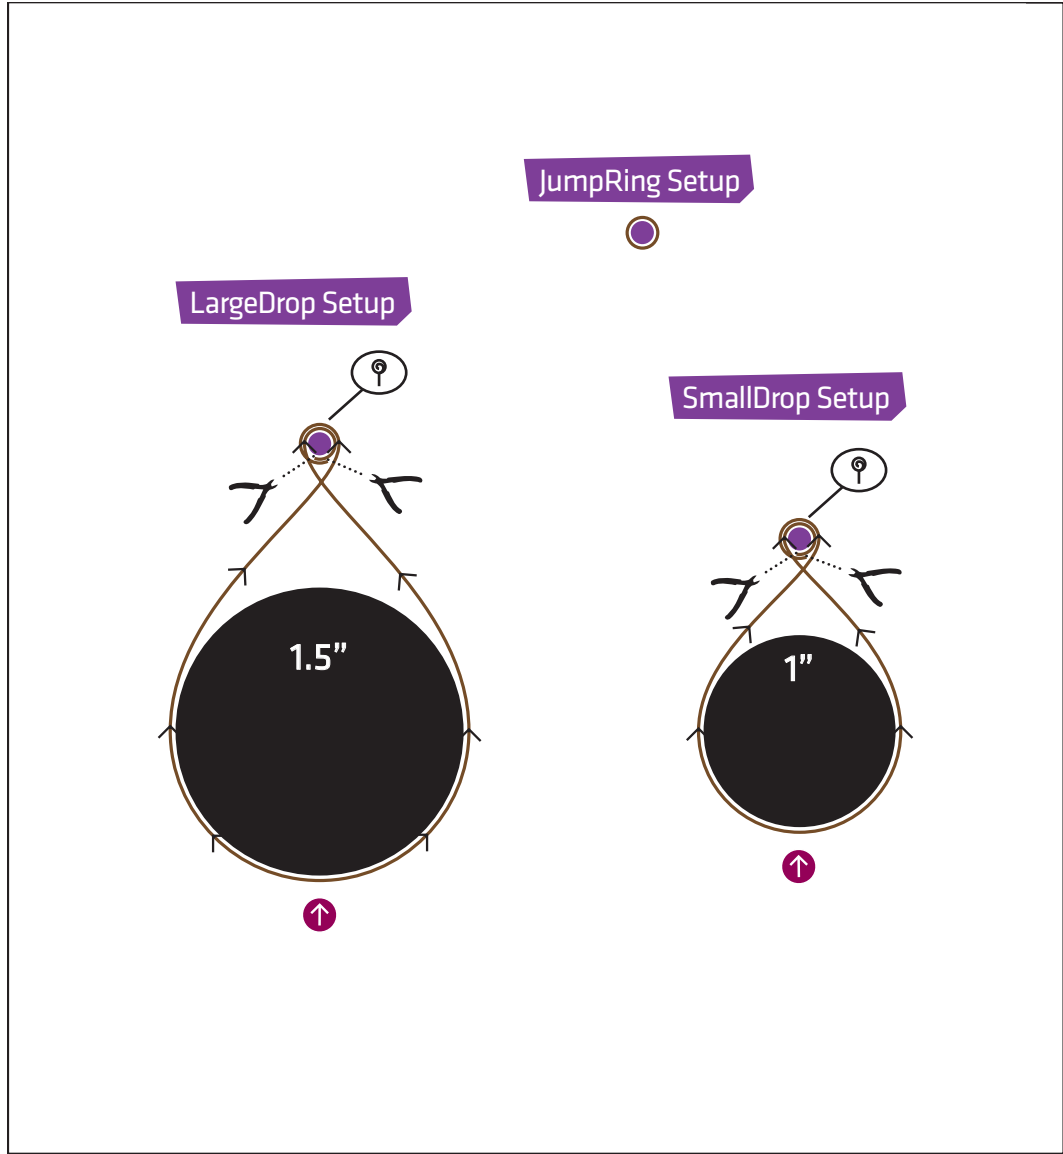

Brenda Schweder  
for John Bead Corporation

Measurement Legend

●	1/32"
●	1/16"
●	1/8"
●	3/8"
●	5/8"
●	7/8"
●	3/16"
●	1/4"
●	1/2"
●	3/4"
●	1"

- 📍 - Start Here
- 🔍 - Lead Length / Direction
- 🔄 - Wrap / Bind
- ✂️ - End / Cut Here
- 🪄 - Mirror Image
- 👉 - BuildOut / BuildIn
- 👆 - LollipopOnTop

- JumpRing Setup  
FocalWire  
(3") length  
20g steel  
18g other
- LargeDrop Setup  
FocalWire  
(8") length,  
center wire  
20g steel  
18g other
- SmallDrop Setup  
FocalWire  
(7") length,  
center wire  
20g steel  
18g other