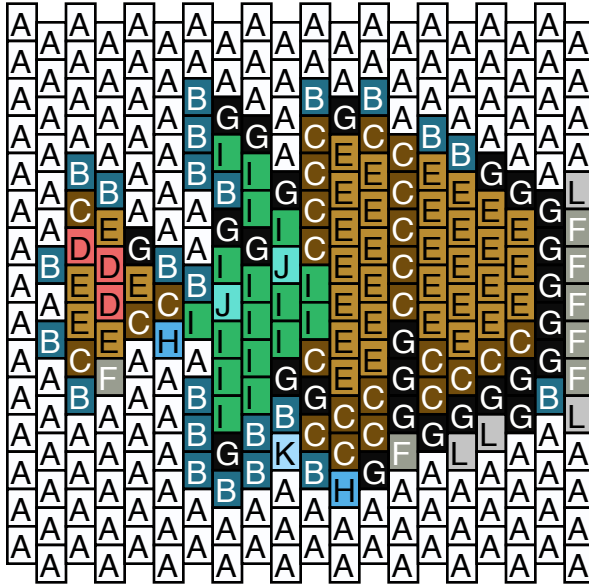

Cactus 2

Created by Danielle Wickes

Dimensions: 1.06in x 1.06in inches

Colors: 12

Stitch: Peyote

Bead Legend

- Chart #:A
  White
  Count:154
- Chart #:B
  Dark Aqua
  Count:24
- Chart #:C
  Brown
  Count:25
- Chart #:D
  Dark Salmon
  Count:3
- Chart #:E
  Light Brown
  Count:35
- Chart #:F
  Storm Grey
  Count:7
- Chart #:G
  Black
  Count:26
- Chart #:H
  Cyan
  Count:2

Bead Chart

- Chart #:I
  Kelly Green
  Count:17
- Chart #:J
  Turquoise Green
  Count:2

- Chart #:K
  Sky Blue
  Count:1
- Chart #:L
  Mist Grey
  Count:4

Bead Legend, In Store Colors

- Chart #:A
  DB-202
  Count:154
- Chart #:B
  DB-1860
  Count:24
- Chart #:C
  DB-654
  Count:25
- Chart #:D
  DB-2036
  Count:3
- Chart #:E
  DB-42
  Count:35
- Chart #:F
  DB-1876
  Count:7
- Chart #:G
  DB-310
  Count:26
- Chart #:H
  DB-659
  Count:2
- Chart #:I
  DB-655
  Count:17
- Chart #:J
  DB-658
  Count:2
- Chart #:K
  DB-2039
  Count:1
- Chart #:L
  DB-1211
  Count:4