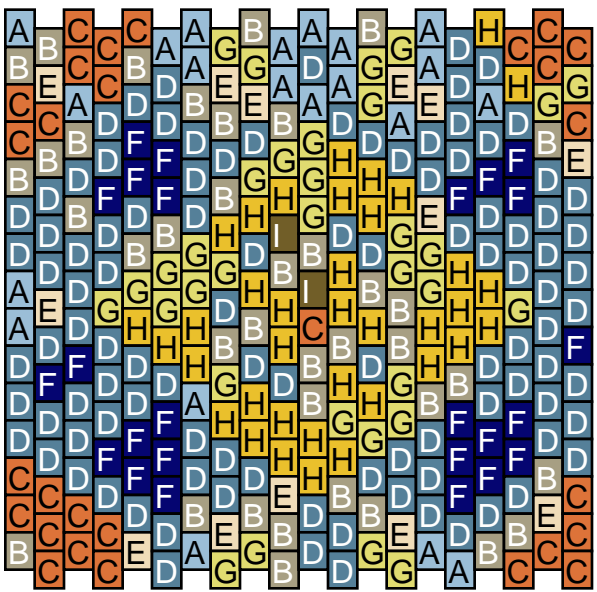

Tile Art 5

Created by Danielle Wickes
Dimensions: 1.14in x 1.31in inches
Colors: 9
Stitch: Peyote

Bead Legend

- Chart #:A
  Sky Blue
  Count:21
- Chart #:B
  Grey
  Count:38
- Chart #:C
  Burnt Orange
  Count:28
- Chart #:D
  Dusky Blue
  Count:103
- Chart #:E
  Ivory Pink
  Count:13
- Chart #:F
  Midnight Blue
  Count:25
- Chart #:G
  Chartreuse
  Count:33
- Chart #:H
  Dark Yellow
  Count:37
- Chart #:I
  Coffee
  Count:2

Bead Chart