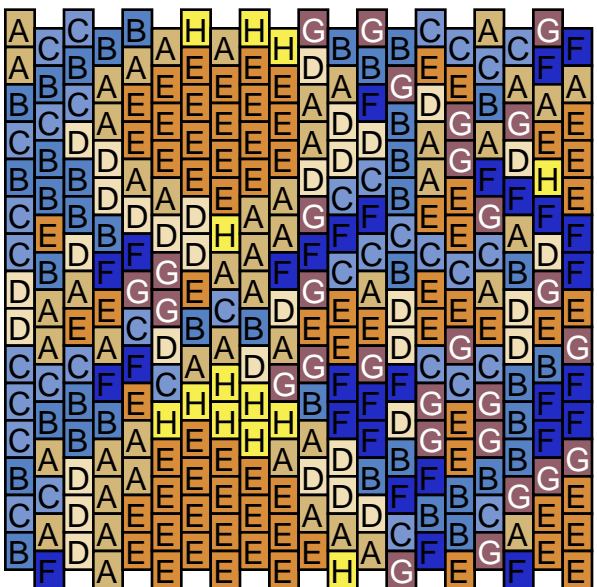

Tile Art 4

Created by Danielle Wickes
Dimensions: 1.14in x 1.31in inches
Colors: 8
Stitch: Peyote

Bead Legend

- Chart #:A
  DB-2272
  Count:49
- Chart #:B
  DB-659
  Count:40
- Chart #:C
  DB-730
  Count:34
- Chart #:D
  DB-261
  Count:33
- Chart #:E
  DB-2108
  Count:73
- Chart #:F
  DB-2134
  Count:30
- Chart #:G
  DB-1376
  Count:28
- Chart #:H
  DB-721
  Count:13

Bead Chart