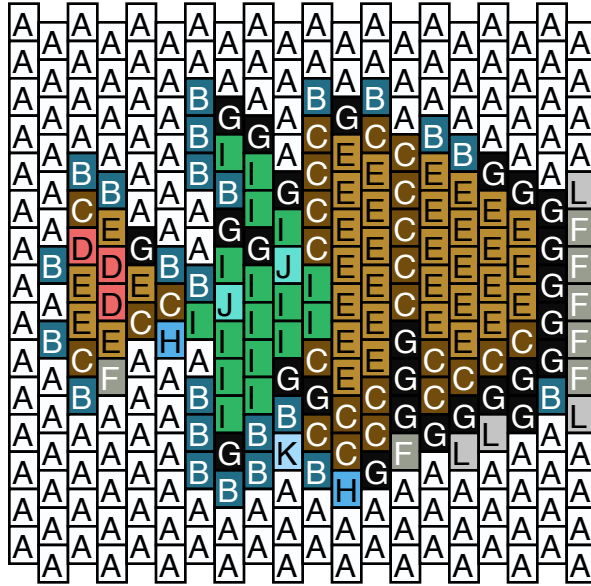

Bead Chart

Bead Legend, In Store Colors

- Chart #:A
DB-202
Count:200
- Chart #:B
DB-310
Count:21
- Chart #:C
DB-658
Count:21
- Chart #:D
DB-654
Count:18
- Chart #:E
DB-602
Count:20
- Chart #:F
DB-723
Count:14
- Chart #:G
DB-2121
Count:6

Bead Chart

Bead Legend, In Store Colors

- Chart #:A
DB-202
Count:155
- Chart #:B
DB-42
Count:5
- Chart #:C
DB-655
Count:21
- Chart #:D
DB-310
Count:19
- Chart #:E
DB-212
Count:10
- Chart #:F
DB-1876
Count:12
- Chart #:G
DB-1876
Count:2
- Chart #:H
DB-723
Count:39
- Chart #:I
DB-654
Count:37

Cactus 2

Created by Danielle Wickes

Dimensions: 1.06in x 1.06in inches

Colors: 12

Stitch: Peyote

Bead Legend

- Chart #:A
White
Count:154
- Chart #:B
Dark Aqua
Count:24
- Chart #:C
Brown
Count:25
- Chart #:D
Dark Salmon
Count:3
- Chart #:E
Light Brown
Count:35
- Chart #:F
Storm Grey
Count:7
- Chart #:G
Black
Count:26
- Chart #:H
Cyan
Count:2

Bead Chart

- Chart #:I
Kelly Green
Count:17
- Chart #:J
Turquoise Green
Count:2

- Chart #:K
Sky Blue
Count:1
- Chart #:L
Mist Grey
Count:4

Bead Legend, In Store Colors

- Chart #:A
DB-202
Count:154
- Chart #:B
DB-1860
Count:24
- Chart #:C
DB-654
Count:25
- Chart #:D
DB-2036
Count:3
- Chart #:E
DB-42
Count:35
- Chart #:F
DB-1876
Count:7
- Chart #:G
DB-310
Count:26
- Chart #:H
DB-659
Count:2
- Chart #:I
DB-655
Count:17
- Chart #:J
DB-658
Count:2
- Chart #:K
DB-2039
Count:1
- Chart #:L
DB-1211
Count:4