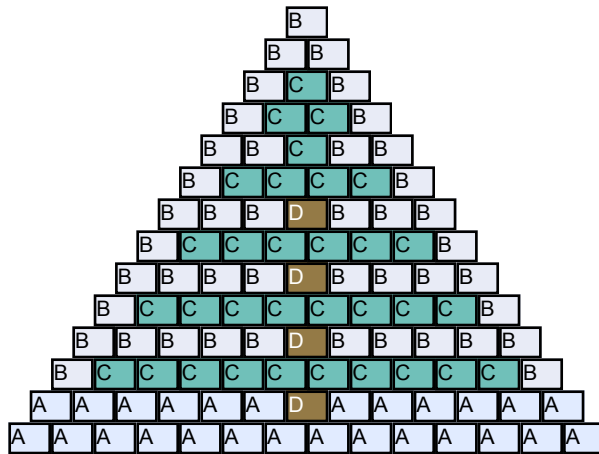

# Snow Trees

Created by JohnBead  
Dimensions: 0.99in x 1.43in  
inches Colors: 4  
Stitch: Brick

## Bead Legend

Chart #:A Chart #:B  
DB-1517 DB-357  
Count:26 Count:43

Chart #:C Chart #:D  
DB-264 DB-2267  
Count:32 Count:4

## Bead Chart

## John Bead Part Numbers

Color A: 690DB00-1517V

Color B: 690DB00-0357V

Color C: 690DB00-0264V

Color D: 690DB00-0794V